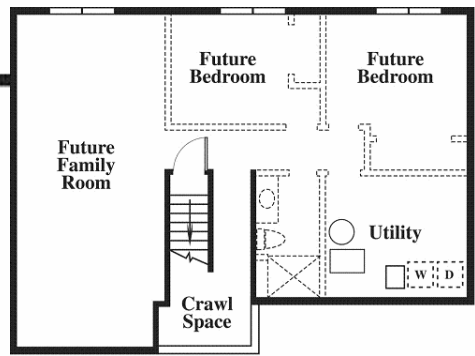

SW WOLD

CONSTRUCTION, INC.

MN Lic #1966
 9457 State Hwy 10, Suite 200
 Ramsey, MN 55303
SALES OFFICE:
763-746-5330

“Dana”