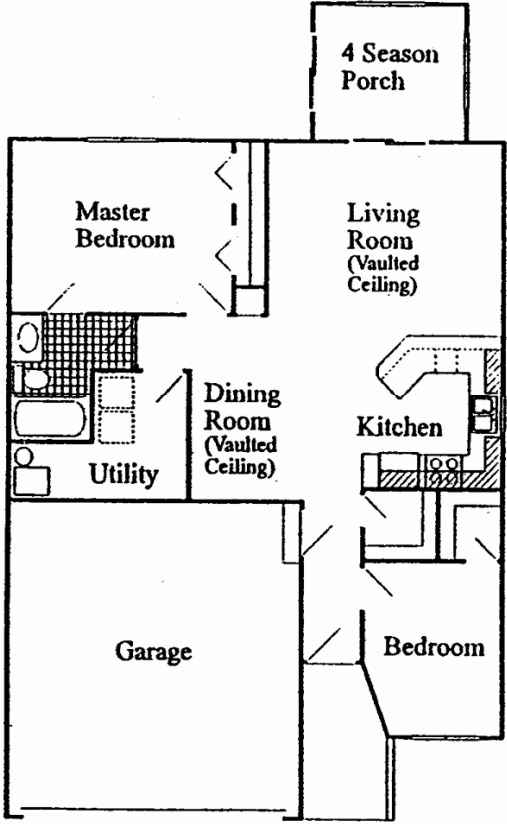

SWWOLD

CONSTRUCTION, INC.

MN Lic #1966
 9457 State Hwy 10, Suite 200
 Ramsey, MN 55303
SALES OFFICE:
763-746-5330

Optional 3 Bedroom
 Main Level Plan

Standard 2 Bedroom
 Main Level Plan

“Diamond”