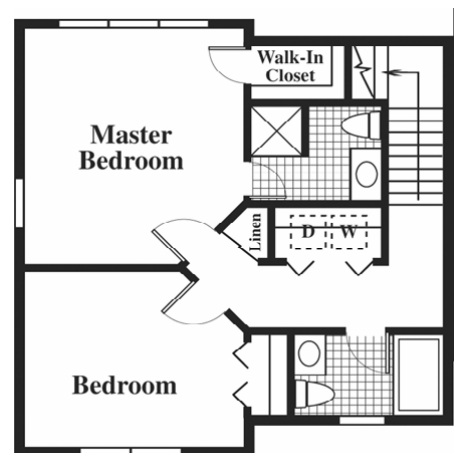

SWWOLD
CONSTRUCTION, INC.

MN Lic #20134075

9457 State Hwy 10, Suite 200

Ramsey, MN 55303

SALES OFFICE:

763-746-5330

“Onyx”