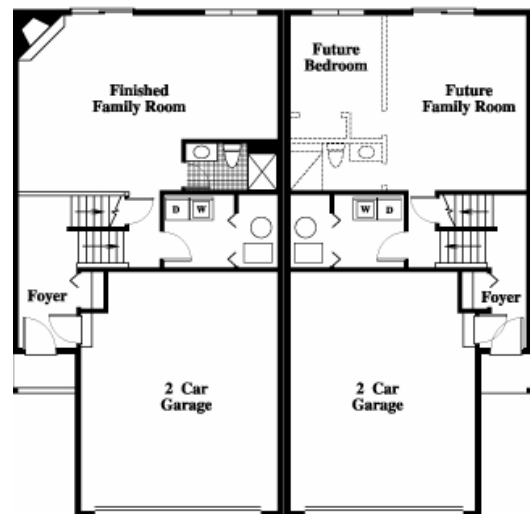

# SWWOLD

CONSTRUCTION, INC.

MN Lic #20134075  
 9457 State Hwy 10, Suite 200  
 Ramsey, MN 55303  
**SALES OFFICE:**  
**763-746-5330**

**“Sapphire”**