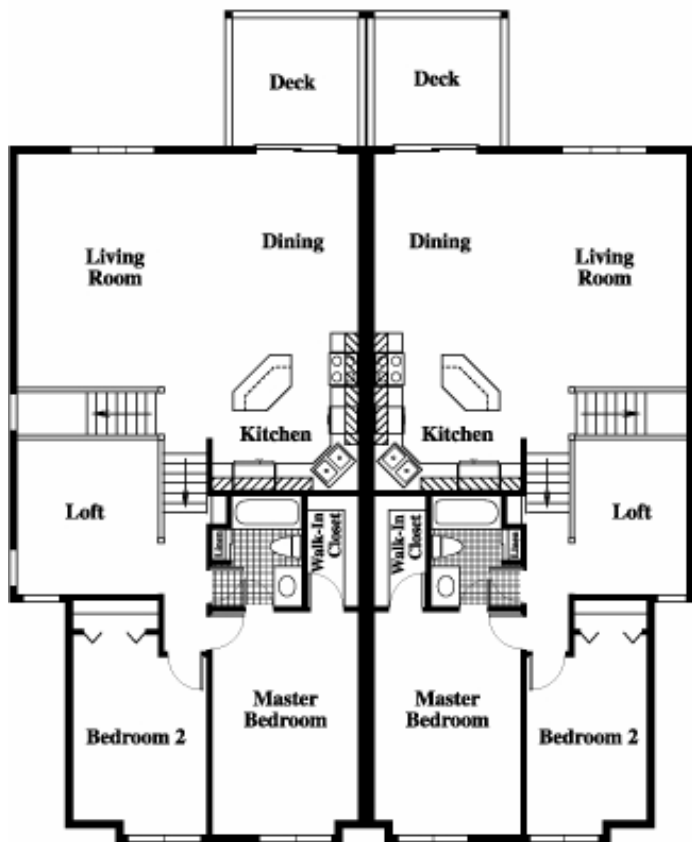

# SWWOLD

CONSTRUCTION, INC.

MN Lic #20134075  
 9457 State Hwy 10, Suite 200  
 Ramsey, MN 55303  
**SALES OFFICE:**  
**763-746-5330**

**“Sapphire”**