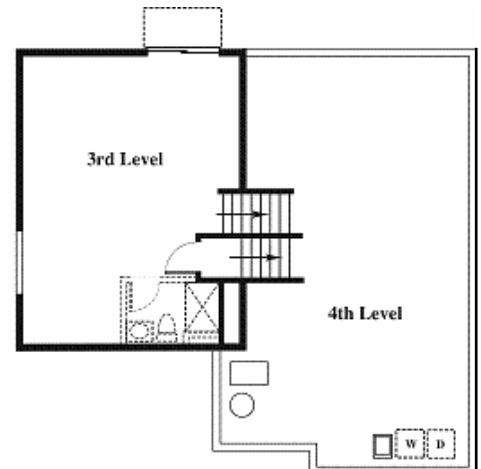

SWWOLD
CONSTRUCTION, INC.

MN Lic #1966
9457 State Hwy 10, Suite 200
Ramsey, MN 55303
SALES OFFICE:
763-746-5330

“Savanah”