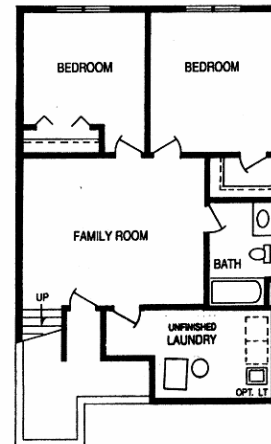

SWWOLD CONSTRUCTION, INC.

MN Lic #20134075

9457 State Hwy 10, Suite 200
Ramsey, MN 55303

SALES OFFICE:

763-746-5330

“Garnet”