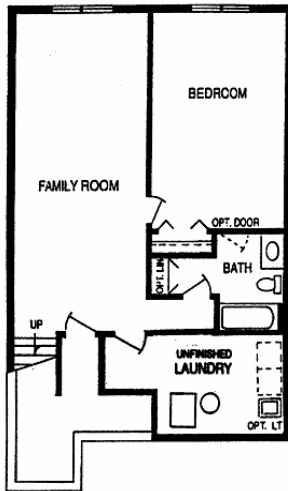

SWWOLD CONSTRUCTION, INC.

MN Lic #20134075

9457 State Hwy 10, Suite 200
Ramsey, MN 55303

SALES OFFICE:

763-746-5330

“Garnet”