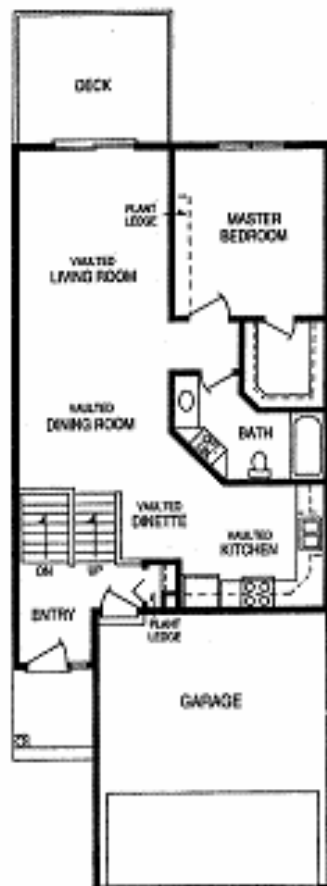

SWWOLD CONSTRUCTION, INC.

MN Lic #20134075

9457 State Hwy 10, Suite 200
Ramsey, MN 55303

SALES OFFICE:

763-746-5330

“Garnet”