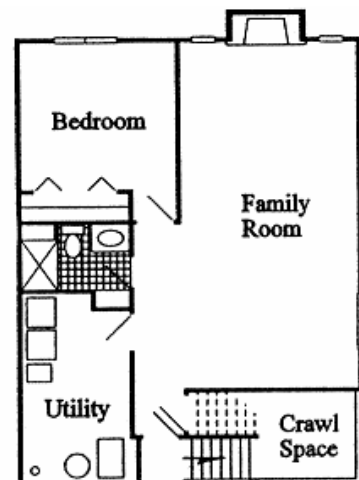

SWWOLD

CONSTRUCTION, INC.

MN Lic #1966

9457 State Hwy 10, Suite 200

Ramsey, MN 55303

SALES OFFICE:

763-746-5330

“Ruby III”